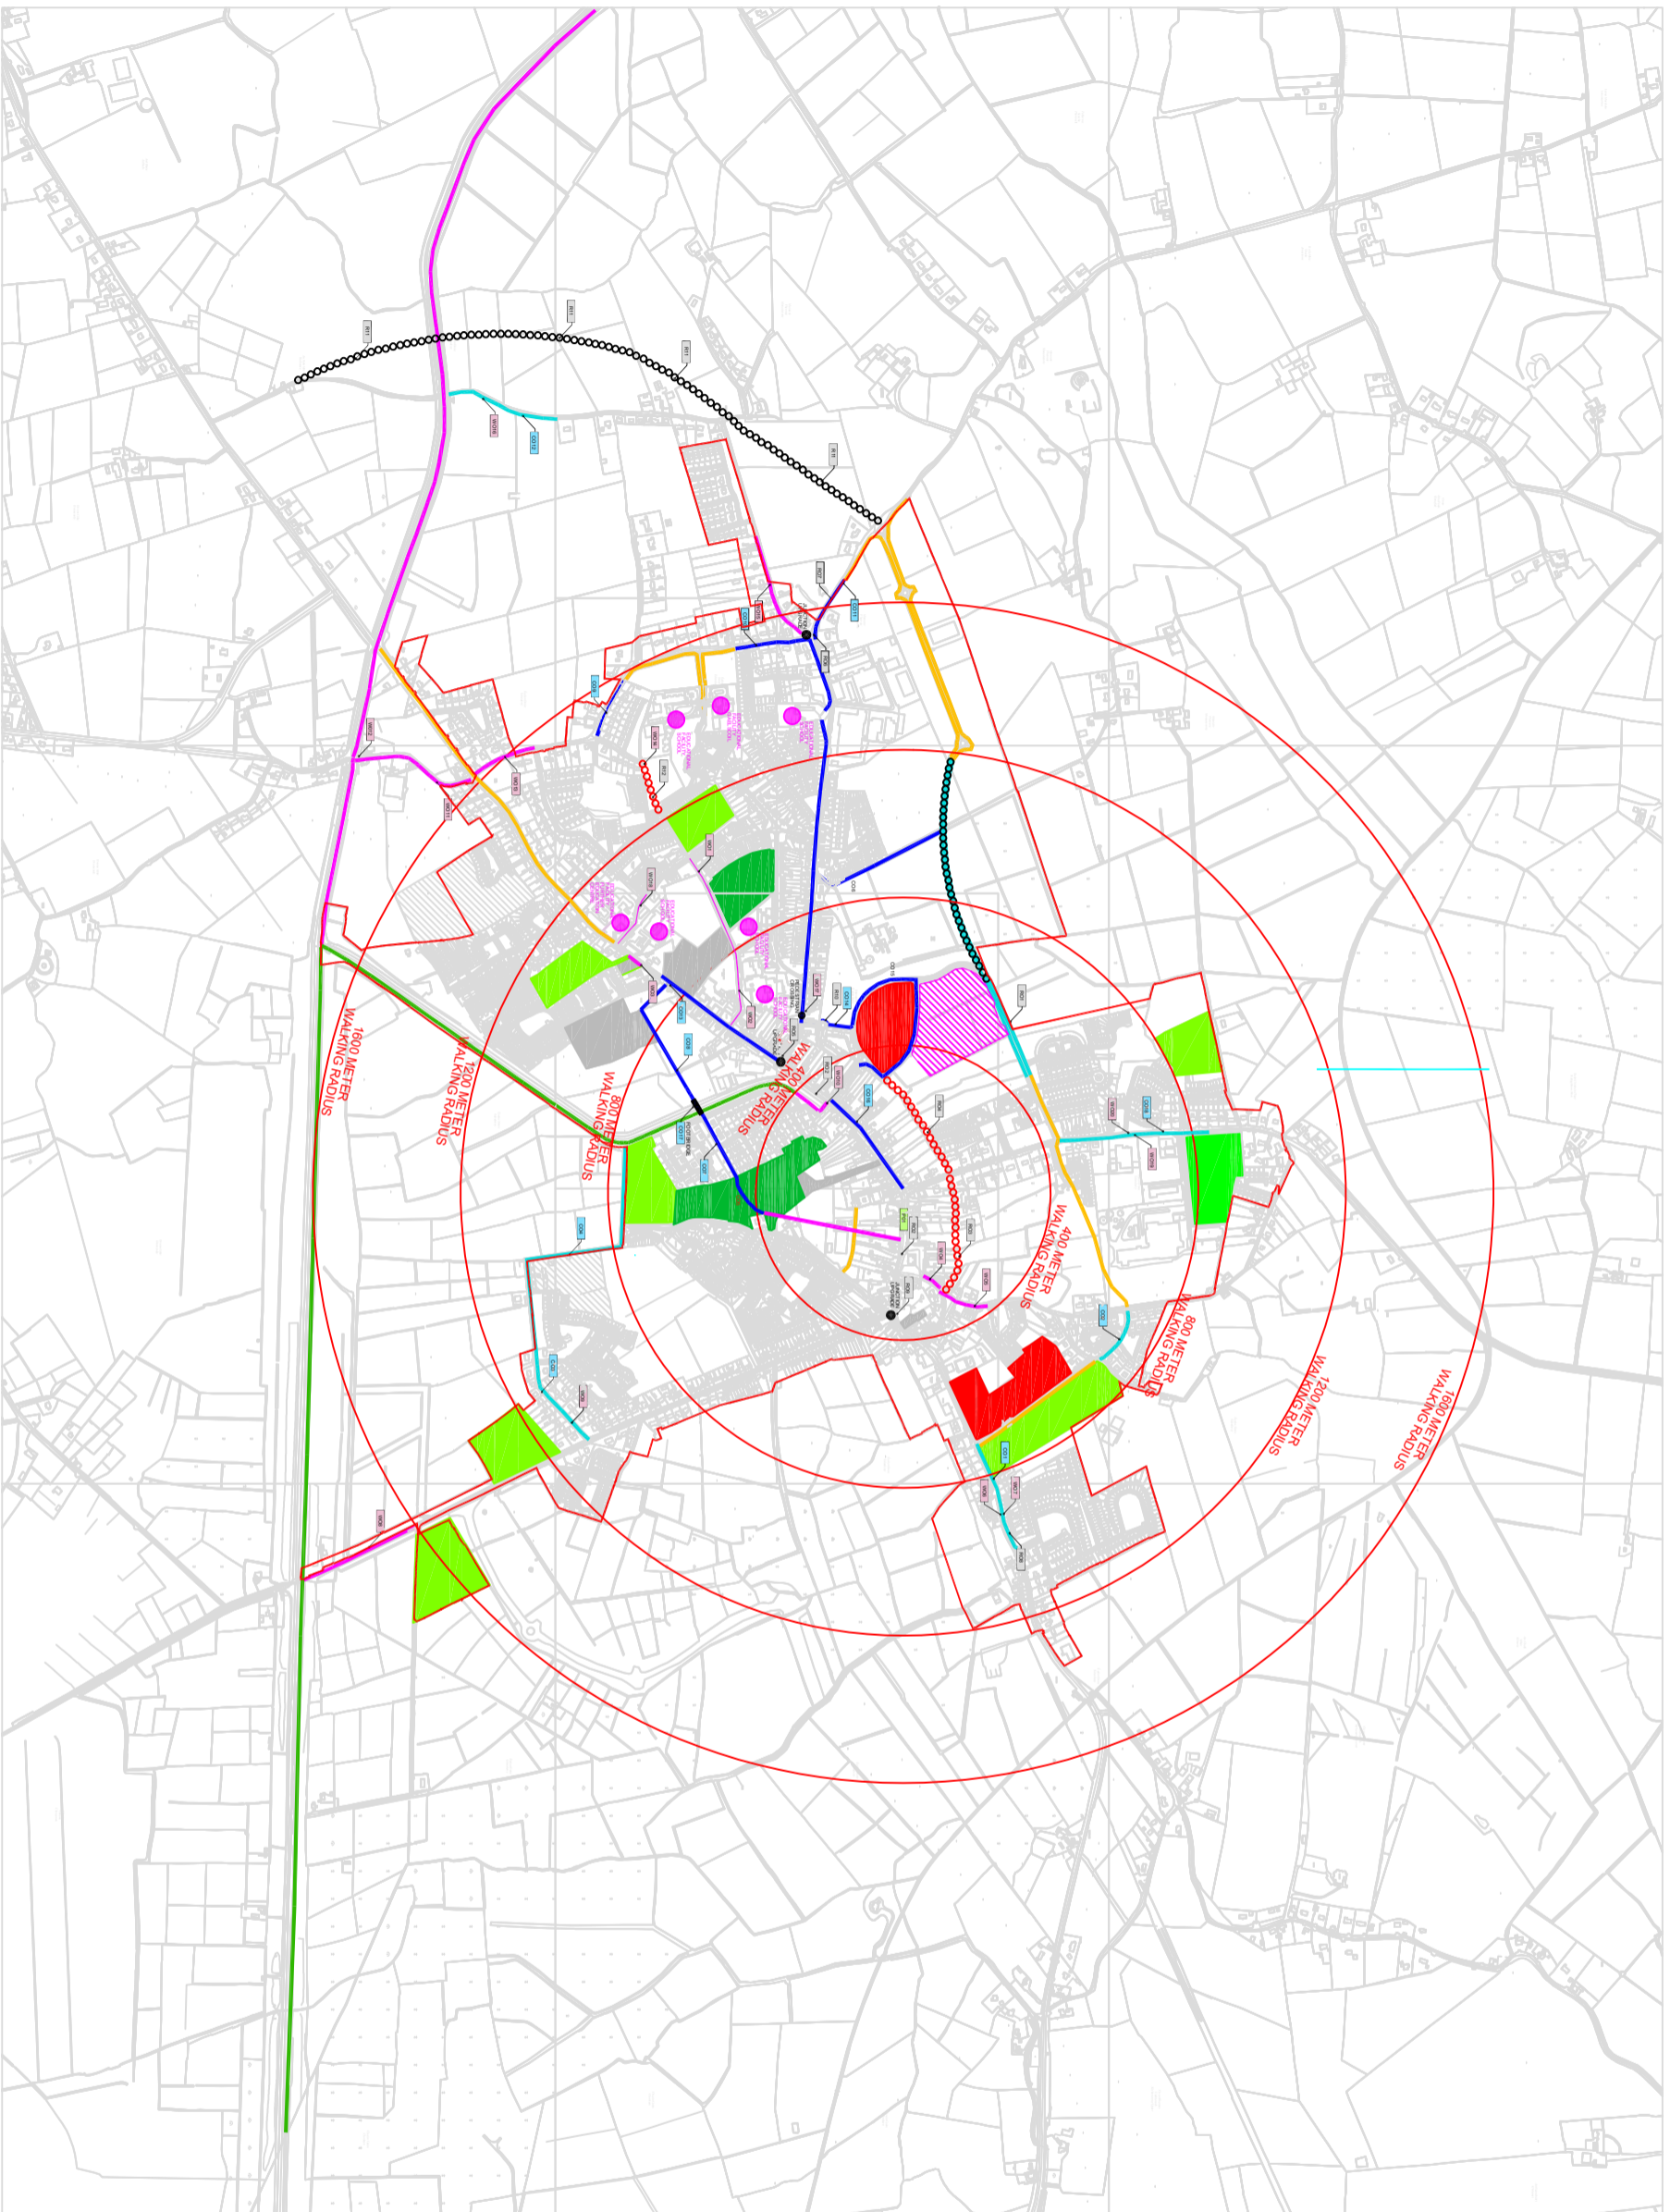

# EDENDERRY MUNICIPAL DISTRICT - LOCAL TRANSPORT PLAN

### LEGEND

- EDUCATION FACILITY
- EXISTING CYCLE ROUTE
- PUBLIC GREEN SPACE
- SPORTS GROUND
- RELIGIOUS
- SUPERMARKETS
- WALKING RADII (EVERY 400M)
- GREENWAY
- HOUSING UNDER CONSTRUCTION
- POTENTIAL EDUCATION FACILITY
- PLANNED INNER/OUTER RELIEF ROUTE
- INDICATIVE INTERNAL DISTRIBUTOR ROAD
- GREENWAY
- INDICATIVE CYCLE ROUTE
- INDICATIVE/UPGRADE WALKING ROUTE
- INDICATIVE/UPGRADE COMBINED WALKING/ CYCLE ROUTE
- HOUSING UNDER CONSTRUCTION
- POTENTIAL EDUCATION FACILITY

DESCRIPTION	DATE	INT.	REV
MINOR CHANGE	13/6/2023	D.M.C.C.	A

Tom Shanahan,  
Director of Services  
Aras an Chontae,  
Charleville Rd., Tullamore.

**PROJECT**  
EDENDERRY LOCAL TRANSPORT PLAN

**TITLE**  
ALL OPTIONS

SCALE		PROJECT NO.	DRAWING NO.
N.T.S.	VARIABLES	LTP 01	01 C
DATE	DRAWN BY	CHECKED	
DEC 2022	D.M.C.C.	M.M.	