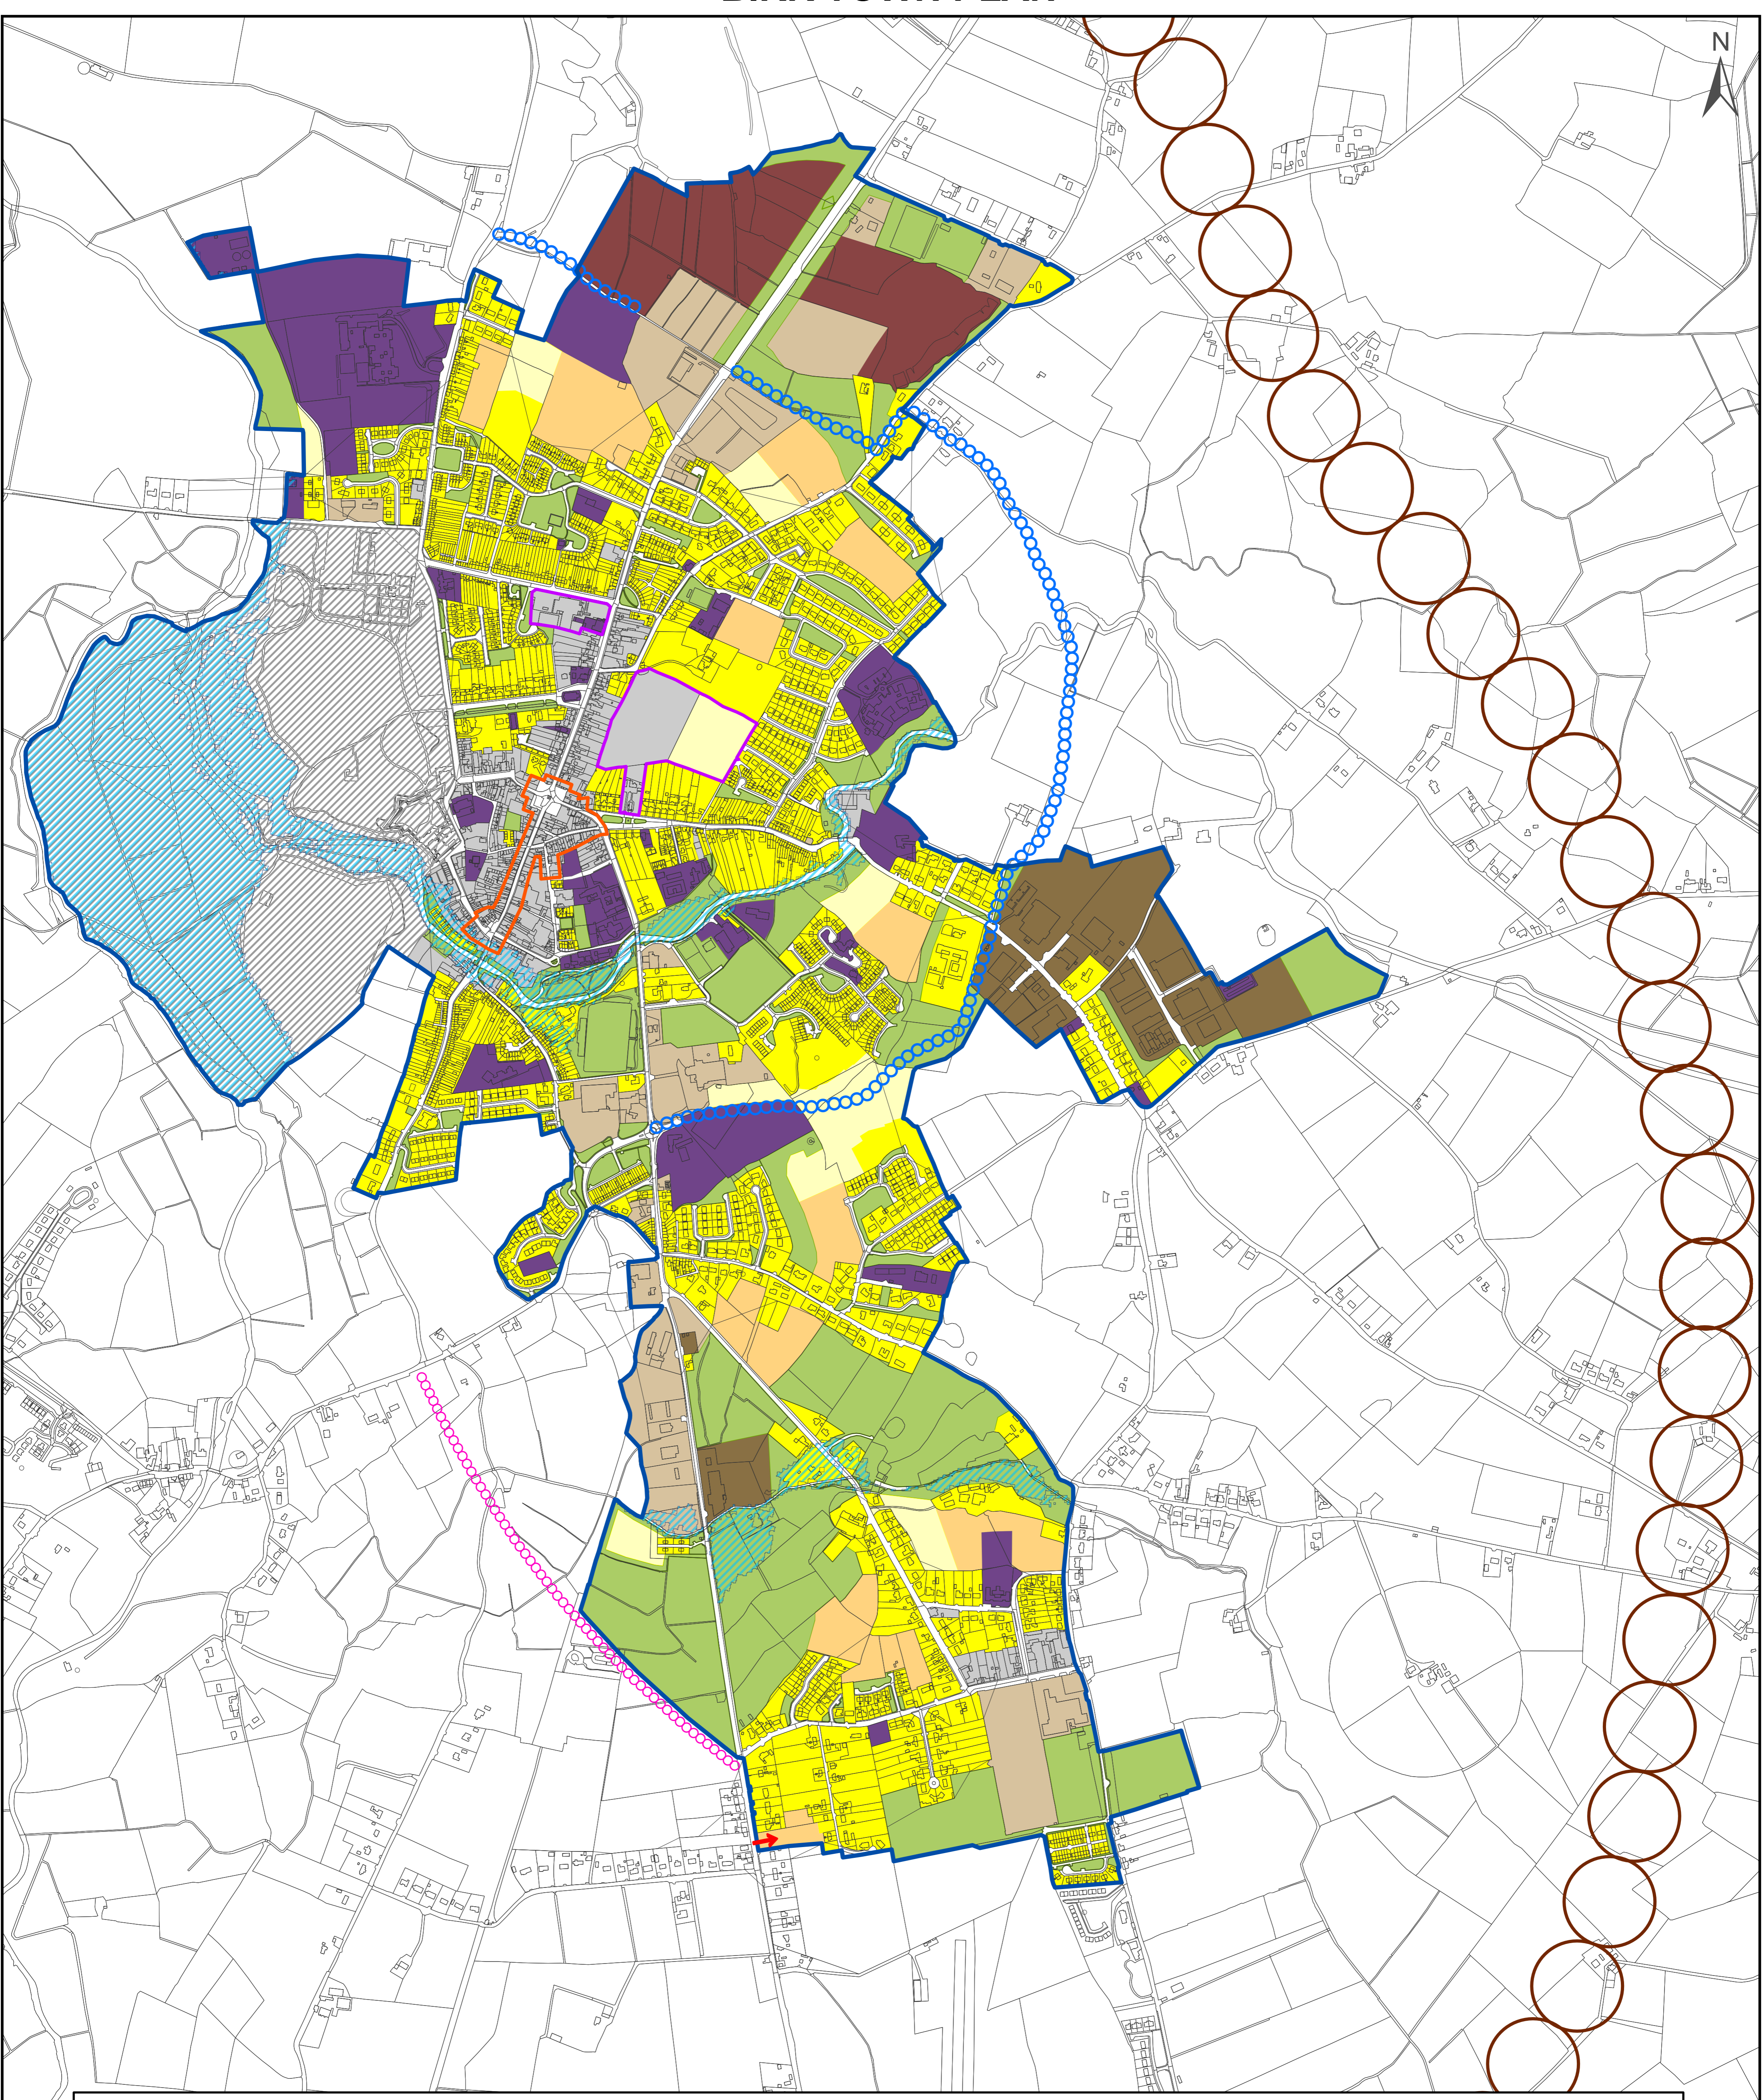

BIRR TOWN PLAN

Legend

- | | | |
|------------------------------------|-------------------------------|---|
| Open Space, Amenity and Recreation | New Residential | Indicative Access Point |
| Enterprise and Employment | Strategic Residential Reserve | Core Retail Area |
| Business or Technology Park | Town Centre/Mixed Use | Development Boundary |
| Industrial and Warehousing | BIRR Castle | Indicative Route for BIRR By Pass |
| Community Services/Facilities | Constrained Land Use | Indicative Route for BIRR Relief Road |
| Existing Residential | Opportunity Site | Indicative Route for Distributor Road Network |