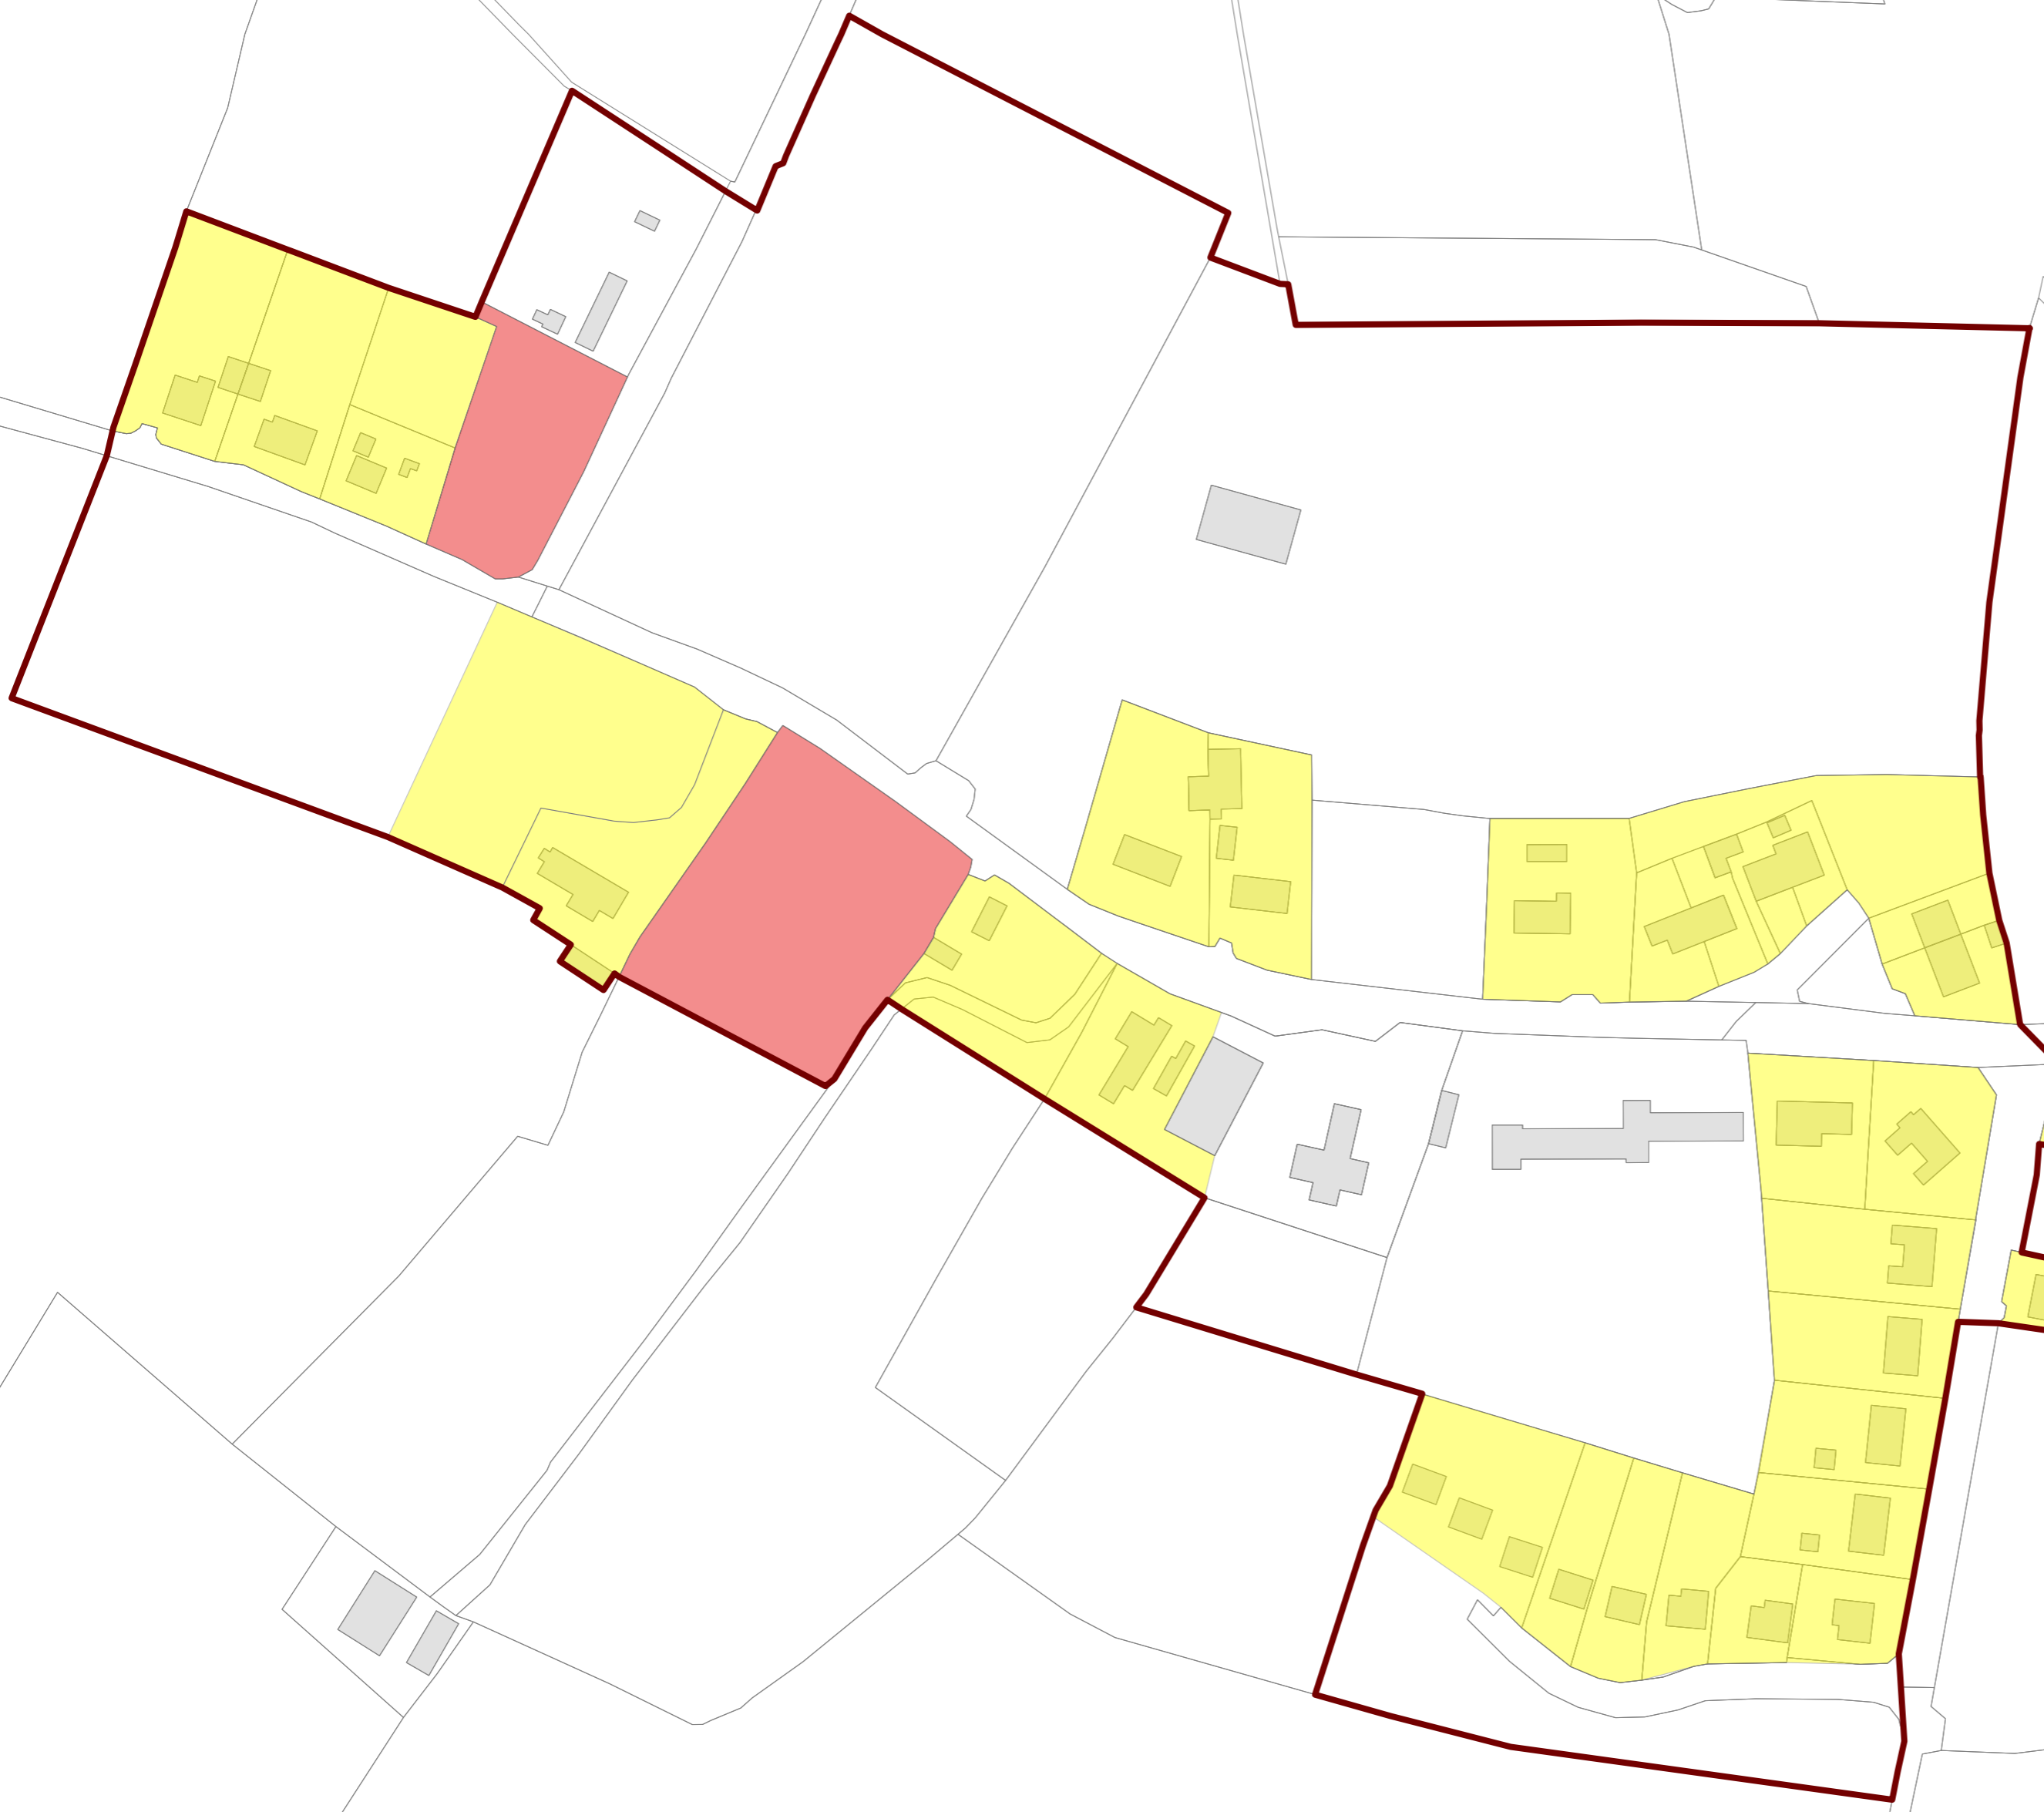

Coolderry Residential Zoned Tax Final Map

-  In Scope Residential (Area 4.21 ha)
-  In Scope Town Centre/Mixed Use (Area 0.75 ha)
-  Settlement Boundary

0 0.01 0.03 0.05 0.08 0.1 Kilometers