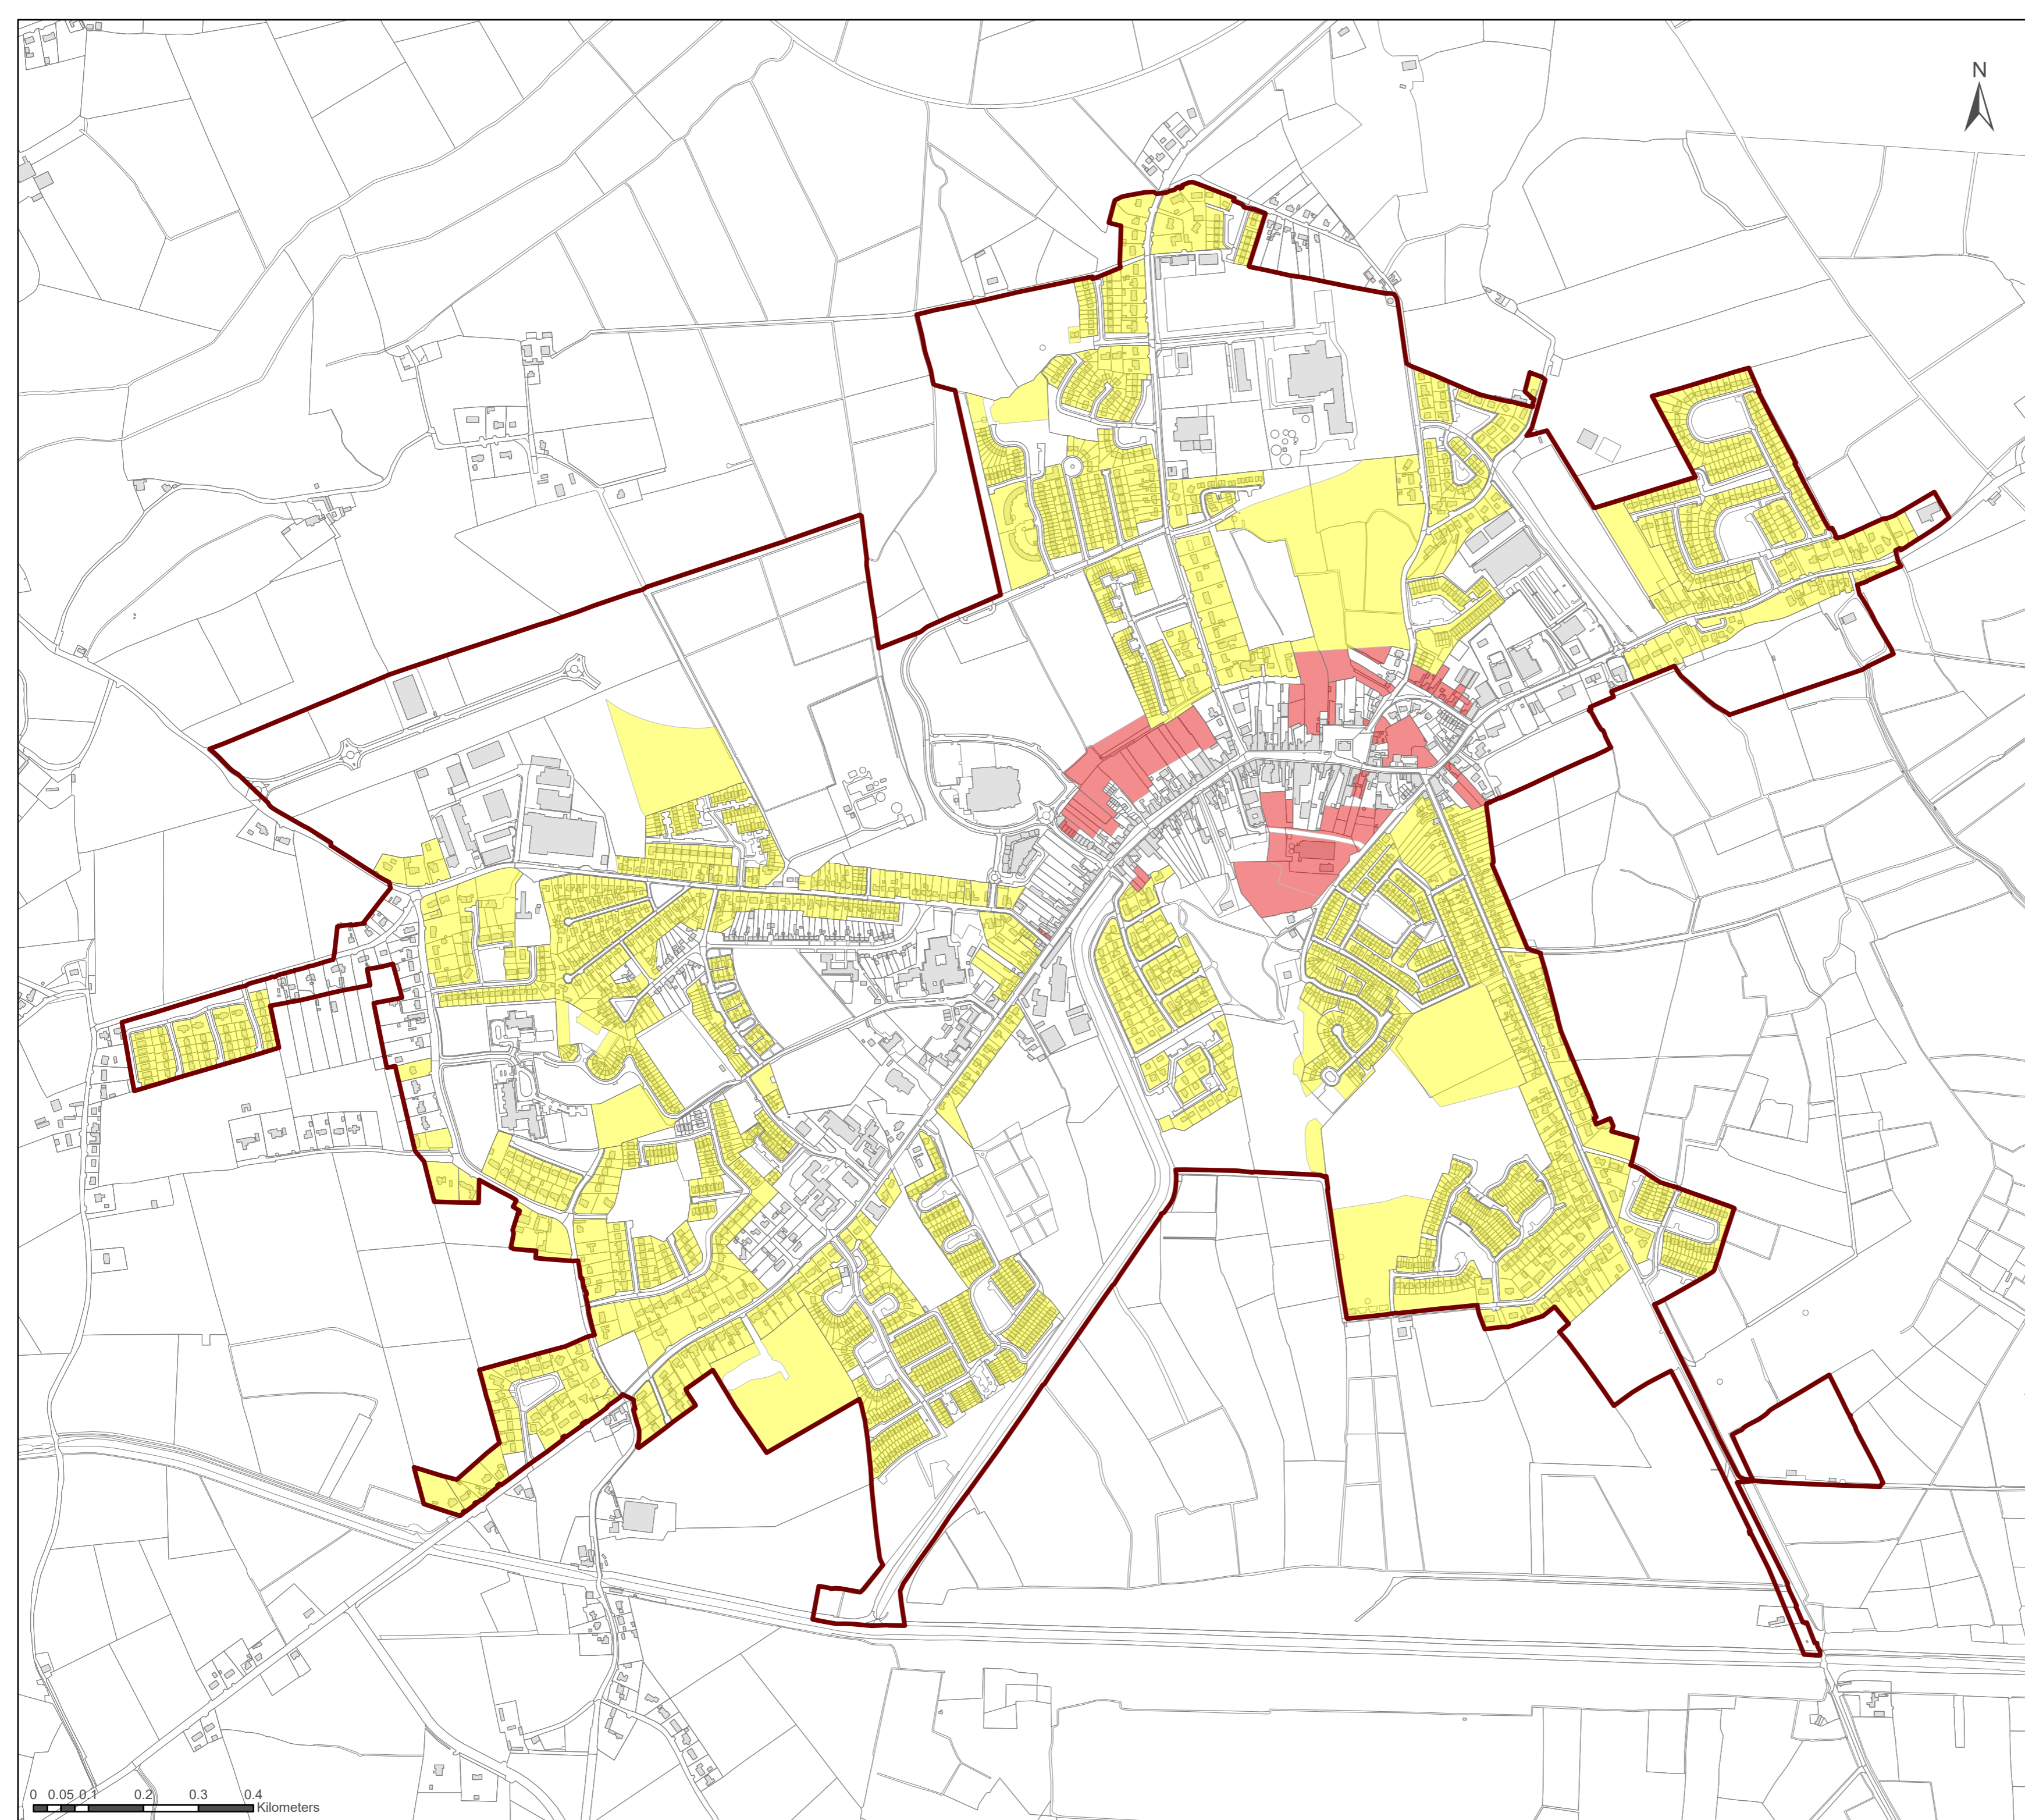

# Edenderry Residential Zoned Tax Final Map

-  In Scope Residential  
(Area 128.09 ha)
-  In Scope Town  
Centre/Mixed Use  
(Area 9.1 ha)
-  Settlement Boundary

0 0.05 0.1 0.2 0.3 0.4  
Kilometers