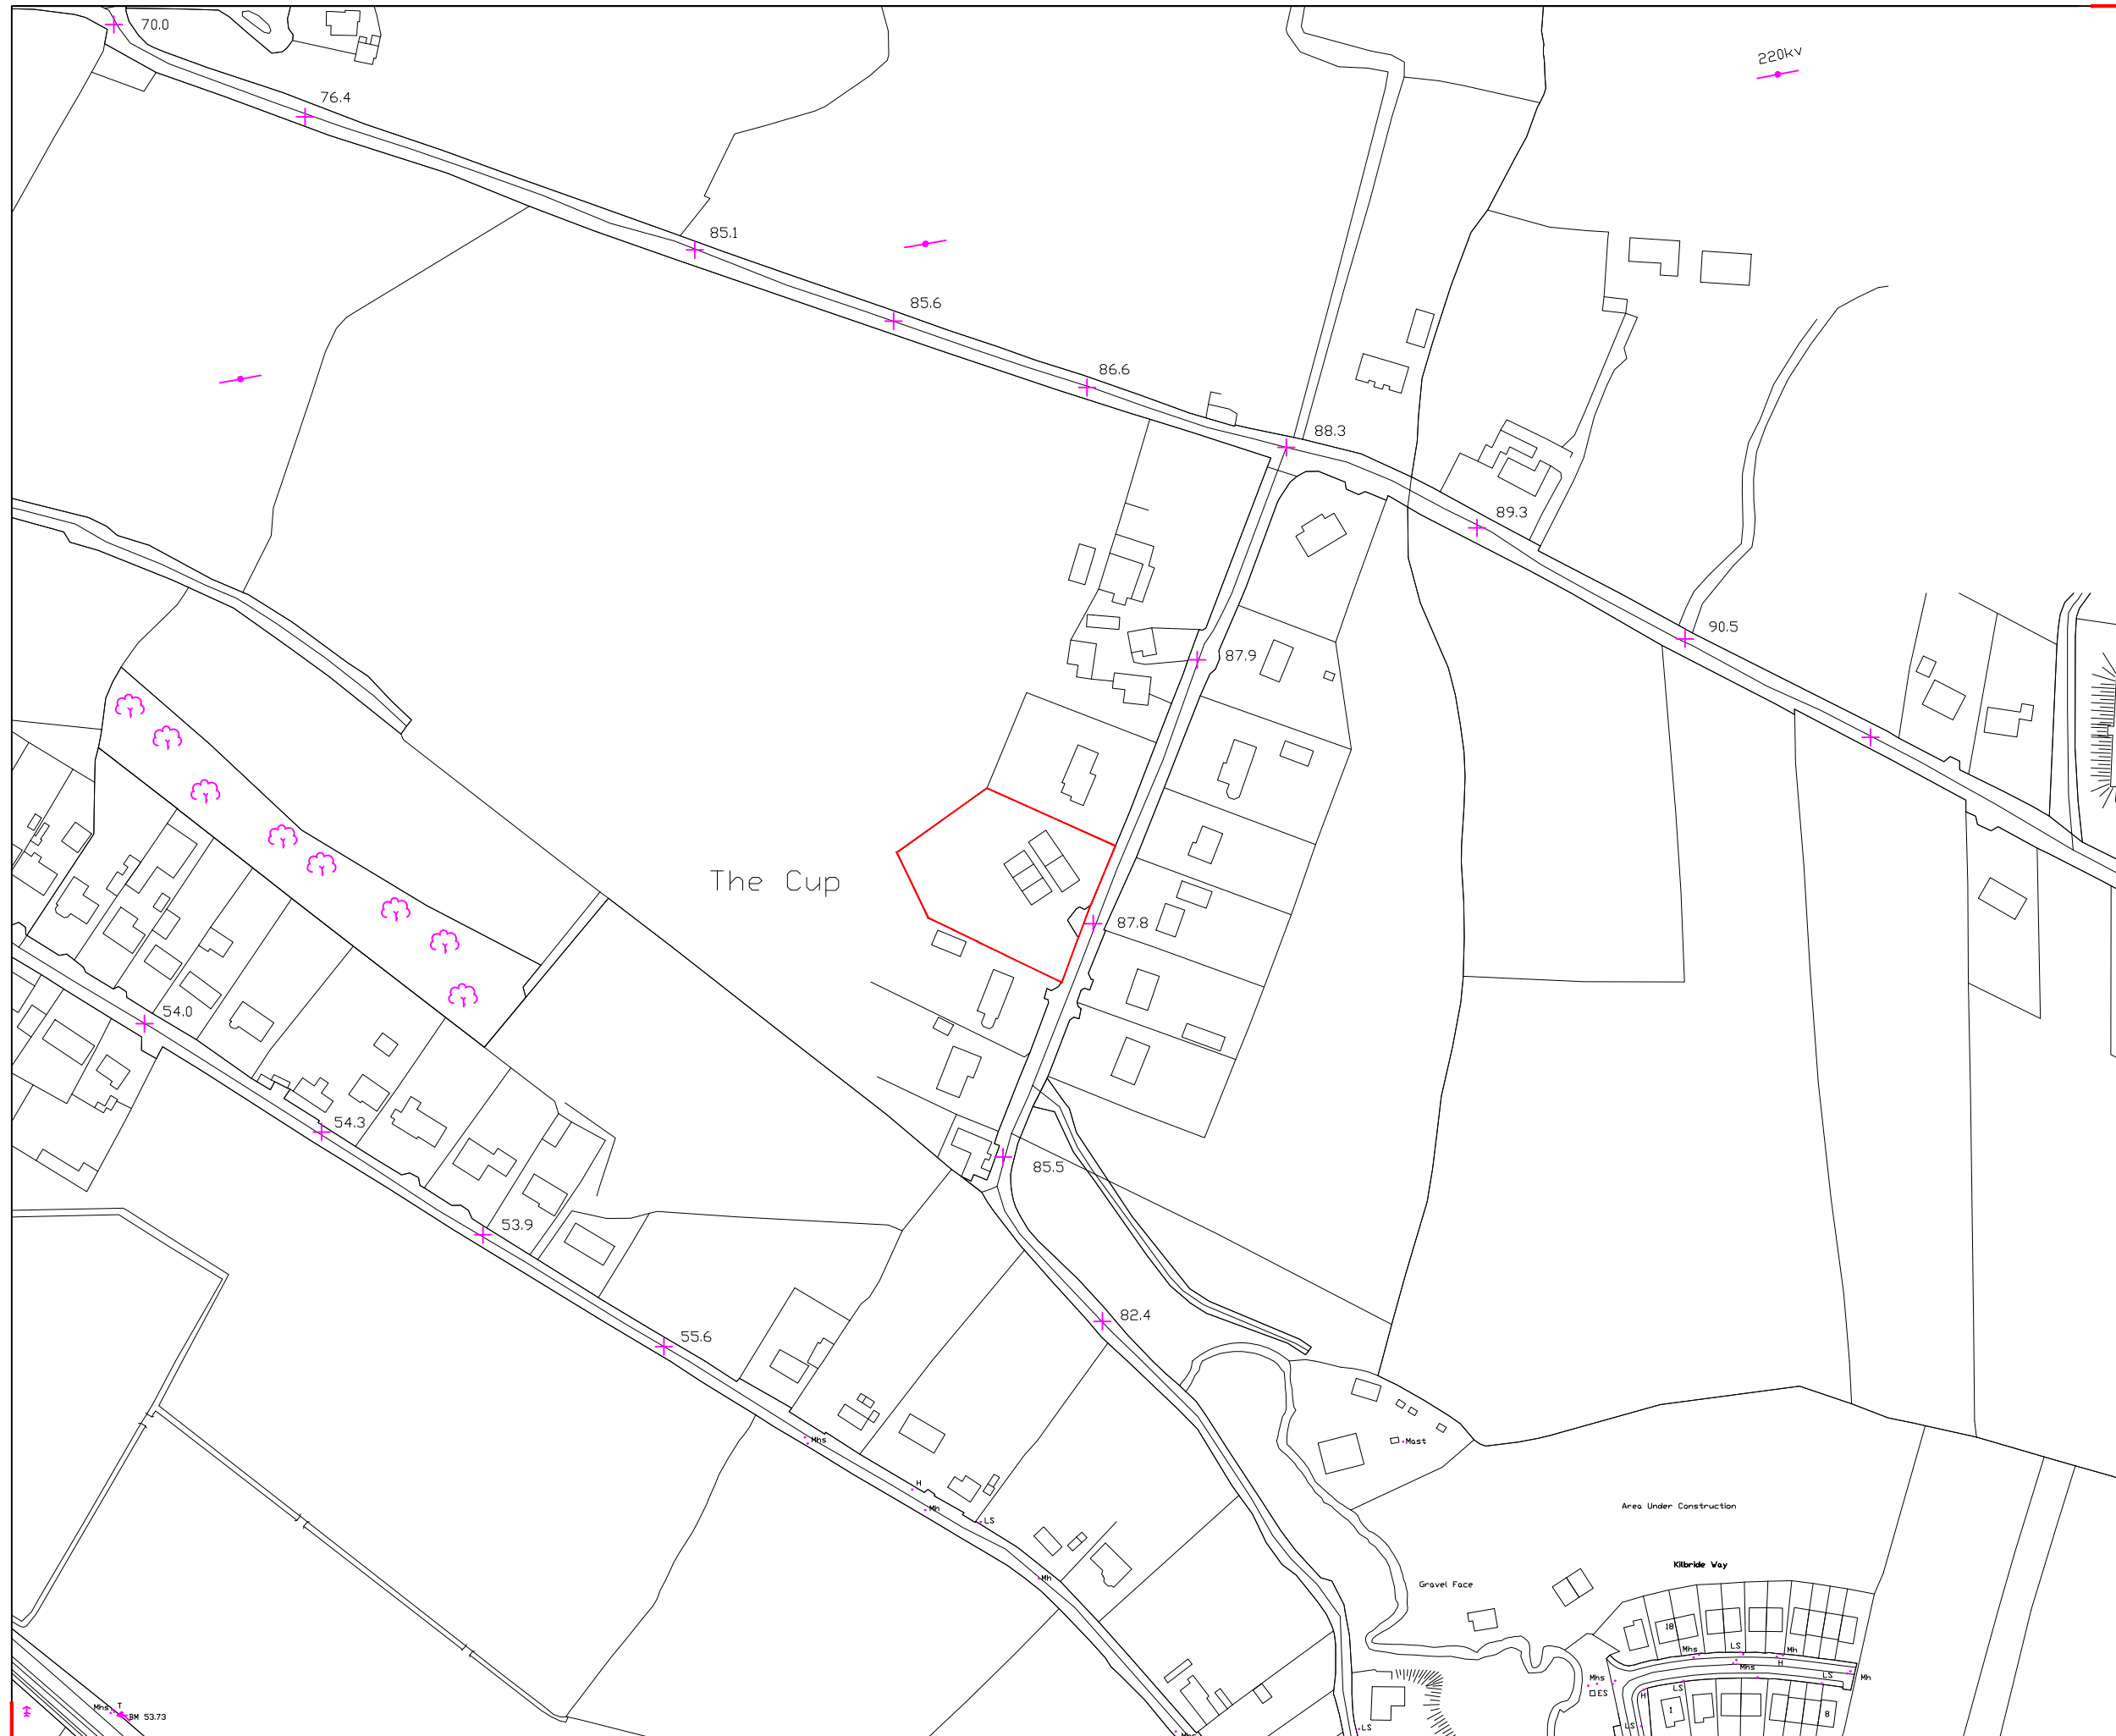

626038 mE 733756 mN

625212 mE 733079 mN

Offaly County Council
SITE LOCATION MAP

Area of Site outlined in Red: 0.377 Ha (0.932 Ac)
OSi Map Reference: OY3241-A, OY3241-C, OY3241-17
Townland: Raheen

Includes Ordnance Survey Ireland data reproduced under OSi Licence number 2020/32CCMA/Offaly County Council. Unauthorised reproduction infringes Ordnance Survey Ireland and Government of Ireland copyright.
© Ordnance Survey Ireland, 2020

DESCRIPTION	DATE	INT.	REV

OFFALY COUNTY COUNCIL
www.offaly.ie
Tel. (057) 9346800

Mr. Tom Shanahan, C. Eng., F.I.E.I.
Director of Services
Aras an Chontae,
Charleville Rd., Tullamore.

TITLE
SITE LOCATION MAP
Disused Reservoir at
Raheen, Clara

SCALE 1:2500	ROAD NO N/A	PROJECT NO 000	DRAWING NO 0001
DATE July 2020	DRAWN BY W Kelly	CHECKED	