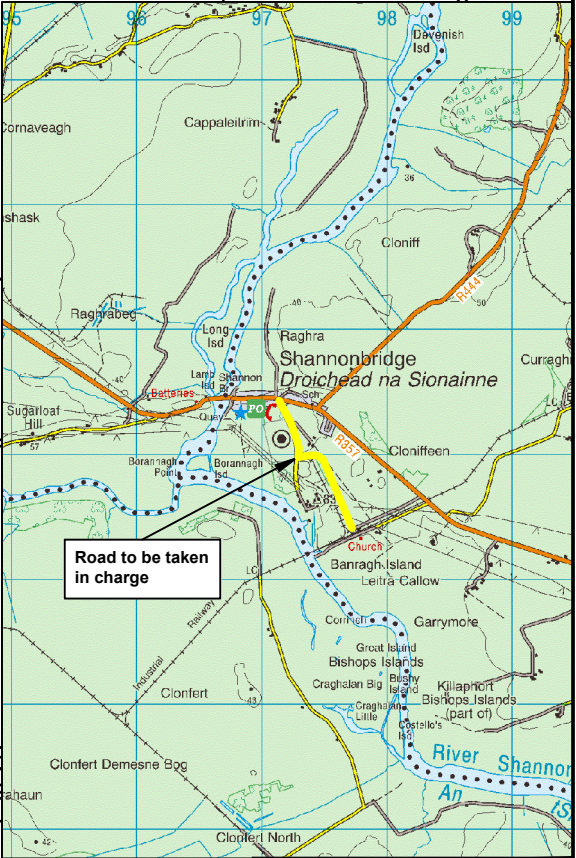

Road highlighted in yellow to be taken in charge by Offaly County Council approximately 1300m in length

Road to be taken in charge

DATE	INT.	REV

OFFALY COUNTY COUNCIL
www.offaly.ie
 Tel. (057) 9346800

T. SHANAHAN
 Director of Services
 Aras an Chontae,
 Charleville Rd., Tullamore.

PROJECT
 ROAD NETWORK SCHEDULE

TITLE
 ROAD TO BE TAKEN IN CHARGE
 AT CLONIFFEEN, SHANNONBRIDGE

SCALE	ROAD NO	PROJECT NO	DRAWING NO
			01-01

DATE	DRAWN BY	CHECKED
23/10/17	K.B.	J.M.