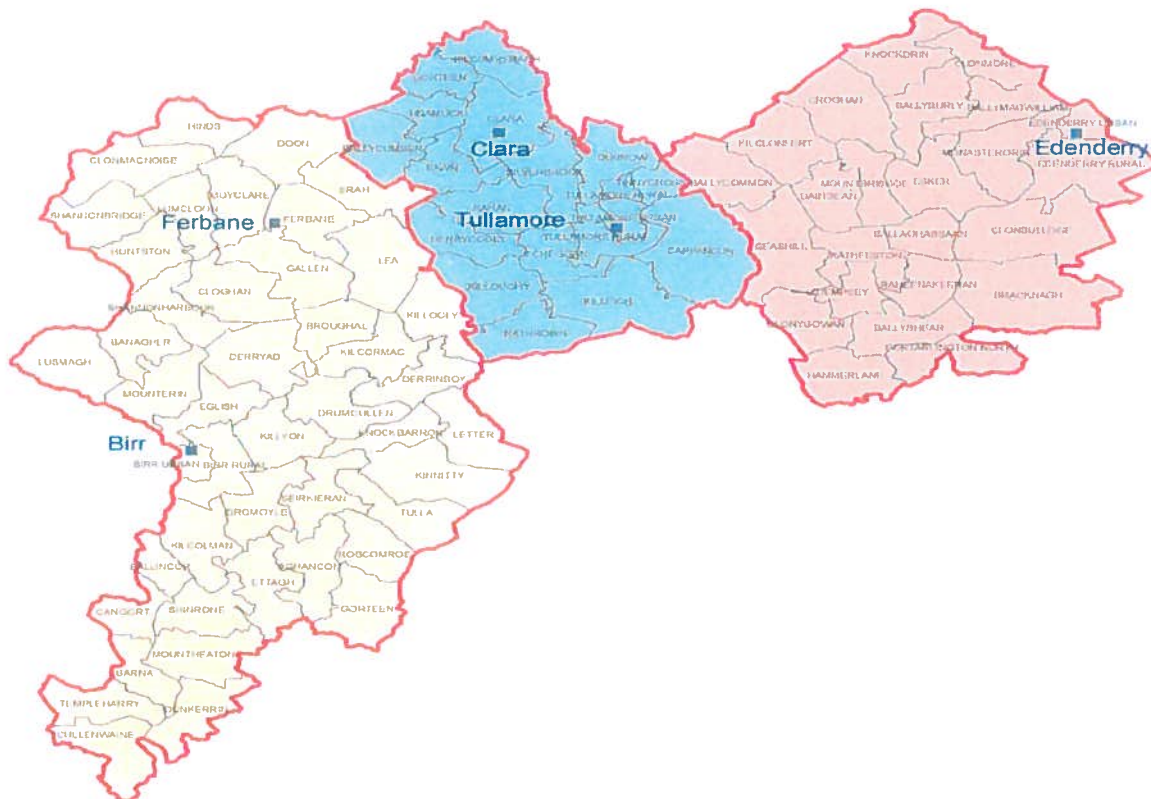

The Polling Scheme Shall Apply To Elections & Referendums.

BIRR
LOCAL
ELECTORAL
AREA

EUROPEAN PARLIAMENT CONSTITUENCY: MIDLANDS NORTH WEST

DÁIL CONSTITUENCY:

OFFALY

COUNTY LOCAL ELECTORAL AREA:

BIRR

Polling District	Units Comprised in Polling District	Polling Place
Banagher	The entire Electoral Divisions of: Banagher & Mounterin.	<i>Banagher</i>
Birr Rural	The entire Electoral Divisions of: Birr Rural, The following townlands in the Electoral Division of Kilcolman (remainder in Coolderry): Ballyegan, Ballygaddy, Boherdeel, Clonkelly, Kilnalacka, Lisduff, Rath Beg and Southgate.	<i>Birr</i>
Birr Urban	The entire Electoral Division of Birr Urban.	<i>Birr</i>
Clareen	The entire Electoral Divisions of: Dromoyle & Scirkieran.	<i>Clareen</i>
Cloghan	The entire Electoral Divisions of: Cloghan & Shannonharbour.	<i>Cloghan</i>
Clonfinlough	The entire Electoral Divisions of: Clonmacnoise & Hinds.	<i>Clonmacnoise</i>
Coolderry	The following townlands in the Electoral Division of Ettagh (remainder in Mountheaton): Aghadouglas, Ballinlough, Ballyatty, Ballybeg, Ballyknockan, Cloghan, Conicker, Coolderry, Coolroe, Curragh, Fortwilliam, Glebe, Gorteenafoly or Newhall, Heath, Killistristane, Loughwheelion or Moneyadda & Srahanbregagh. The following townlands in the Electoral Division of Aghancon (remainder in Killavilla): Aghancon, Ballybritt, Ballycurragh, Ballyrickard Beg, Ballyrickard More, Ballywilliam, Bredagh, Brownhills, Clooneencapullagh, Cooldorrigh, Glascoon, Glebe, Glenacurragh, Keraun, Killeen, Knock, Knockarley, Leap, Lissanieran, Marymount & Tullaroe. The following townlands in the Electoral Division of Kilcolman (remainder in Birr Rural) Boveen, Nadneagh, Rath More & Sharavogue.	<i>Coolderry</i>

EDENDERRY LOCAL ELECTORAL AREA

(NOTE: THE ELECTORAL DIVISION OF BALLYCOMMON IS NOW
ADDED TO THE EDENDERRY LEA AND REMOVED FROM THE
TULLAMORE LEA)

EUROPEAN PARLIAMENT CONSTITUENCY: MIDLANDS NORTH WEST

DÁIL CONSTITUENCY: