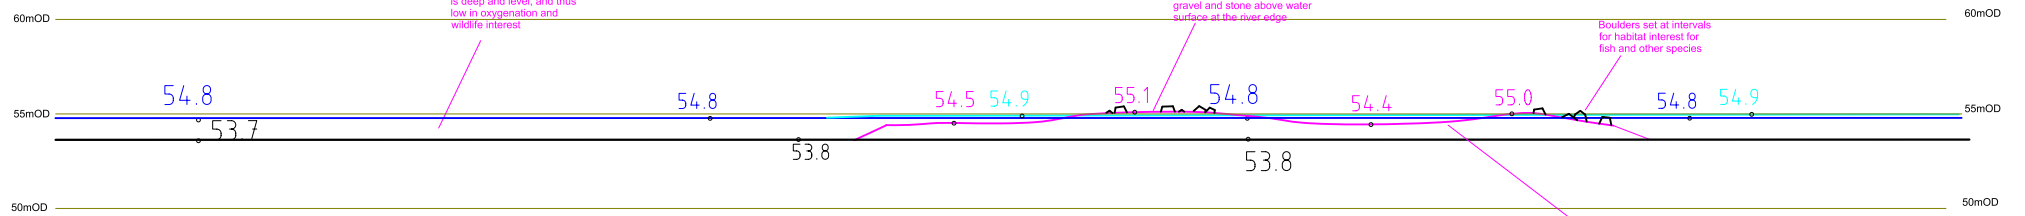

SECTION E1-E1