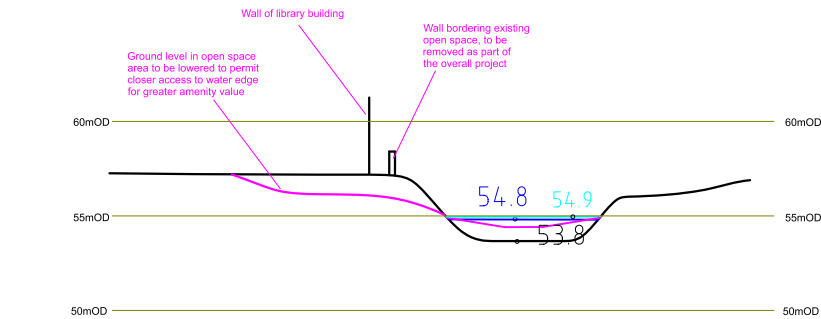

SECTION E2-E2