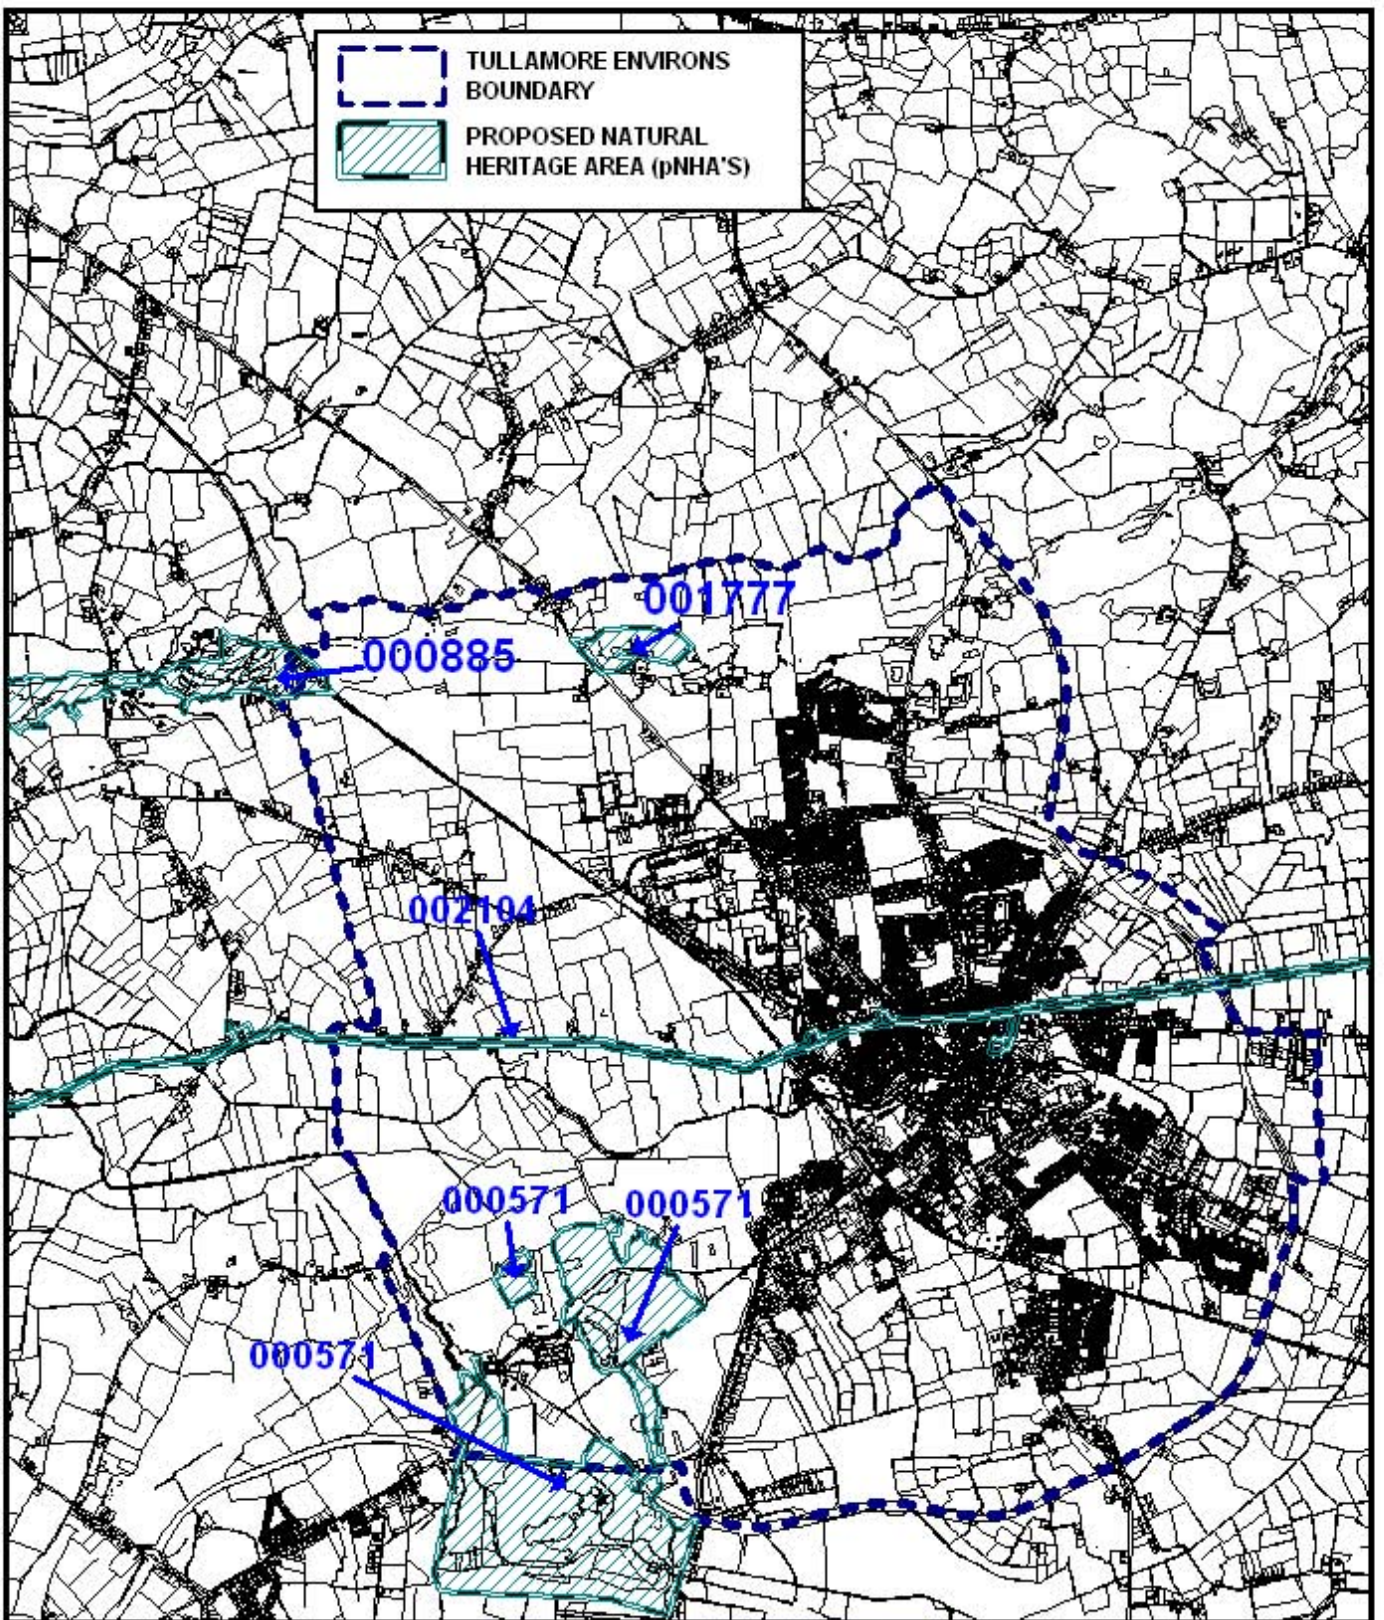

TULLAMORE ENVIRONS BOUNDARY
PROPOSED NATURAL HERITAGE AREA (pNHA'S)

**Tullamore
Town
Council**

Comhairle Baile na Tulai Móire

**Offaly
County
Council**

Comhairle Chontae Uíbh Fhailí